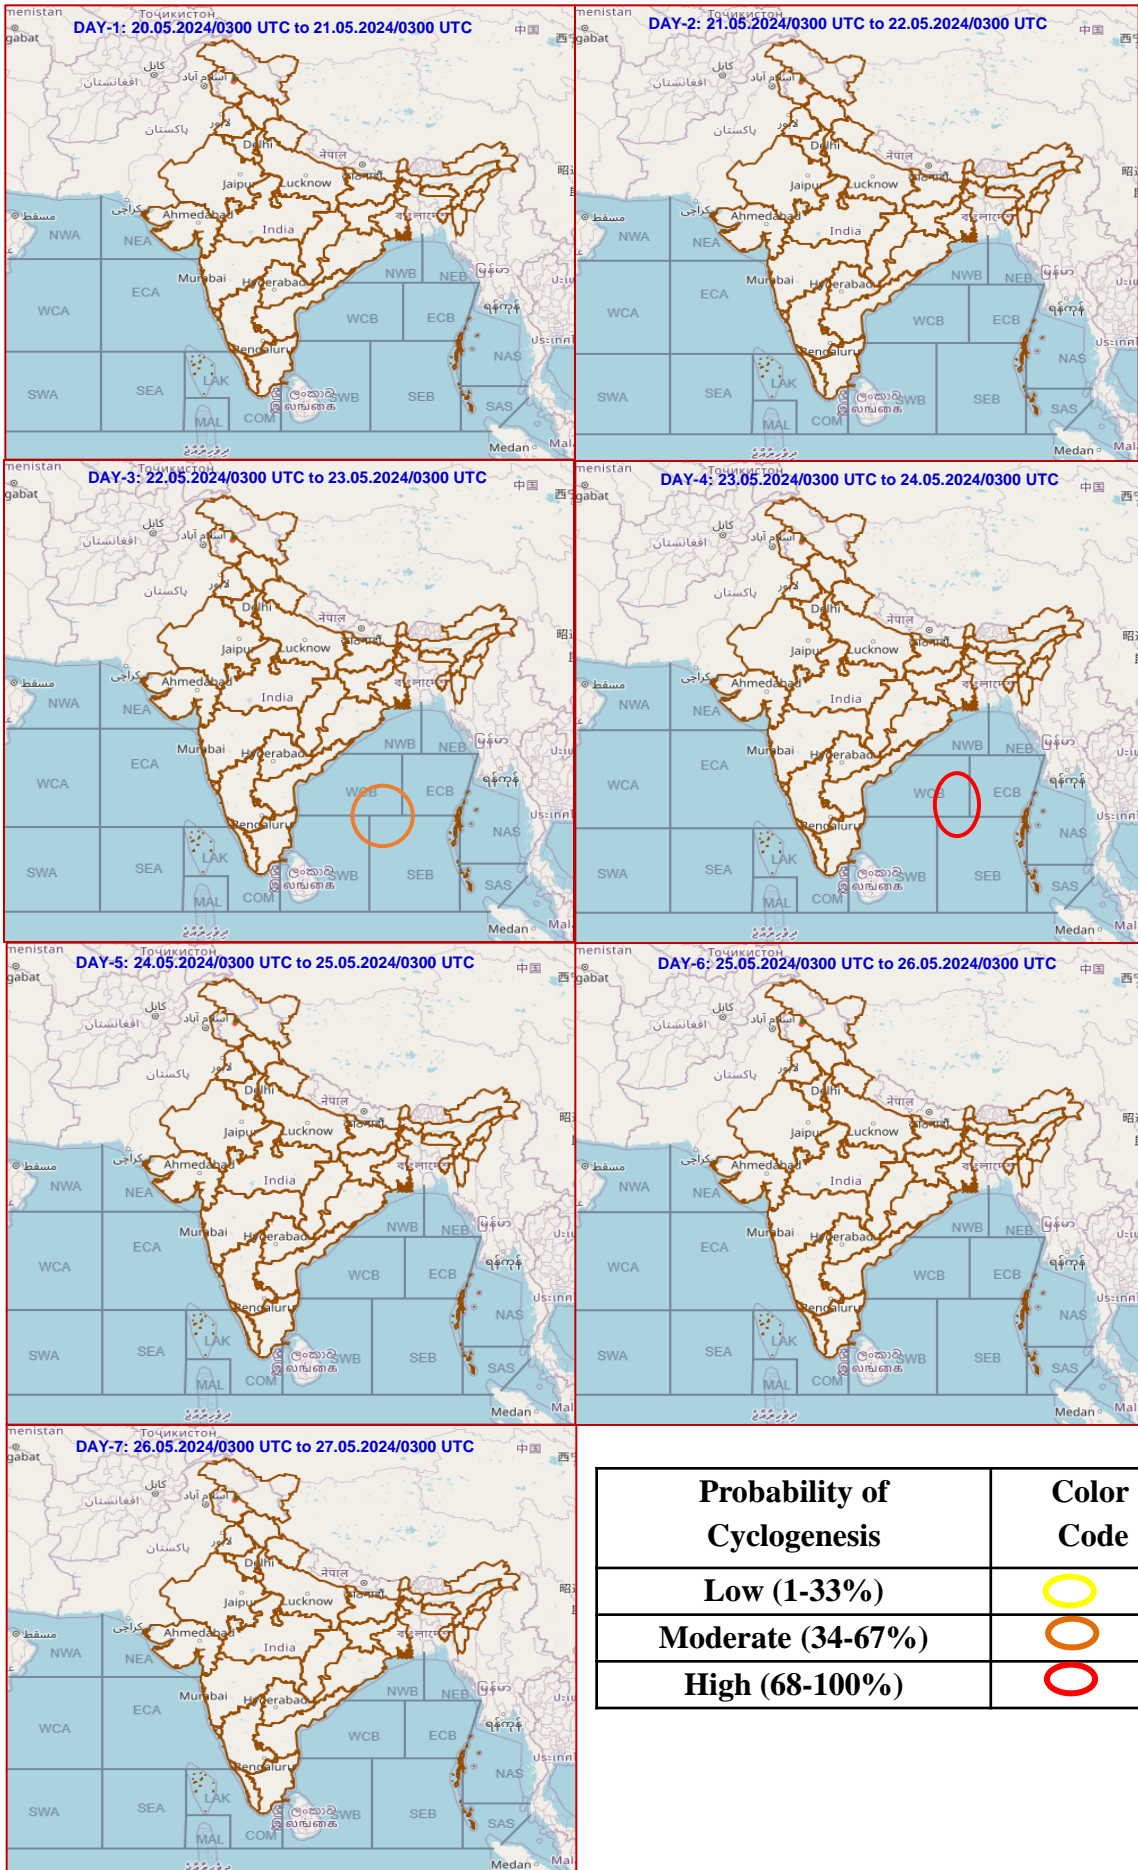

Graphical Tropical Weather Outlook

Probability of Cyclogenesis	Color Code
Low (1-33%)	
Moderate (34-67%)	
High (68-100%)	